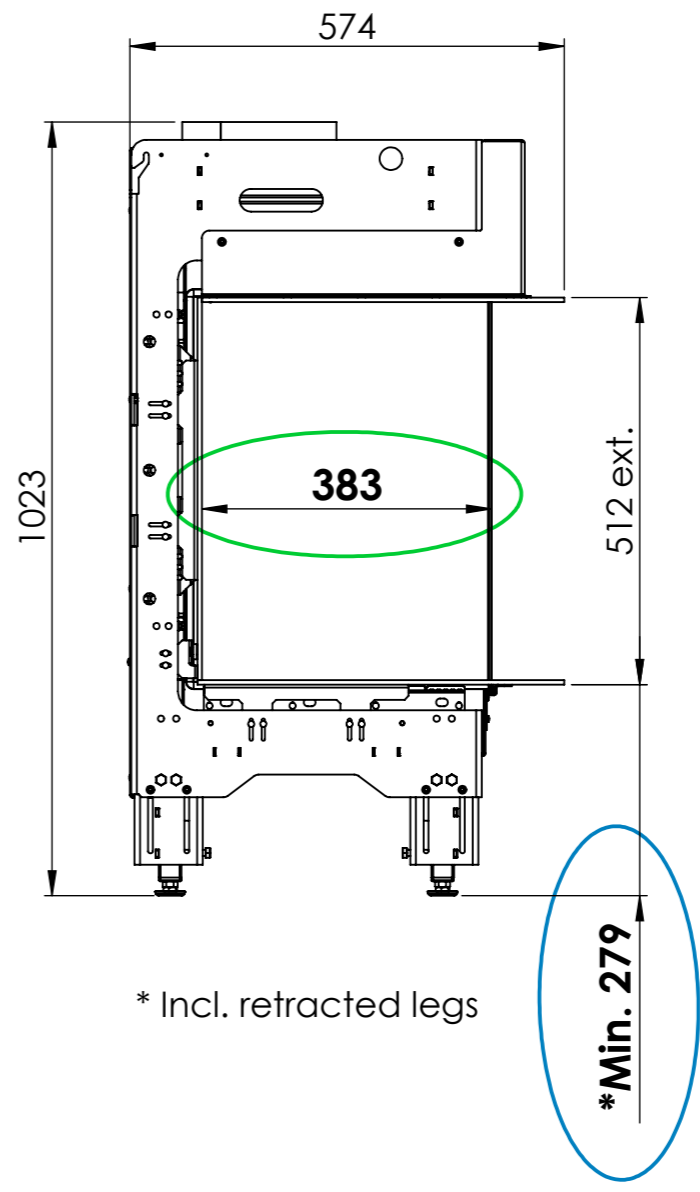

MatriX 1050x500 I, II, III
(Logburner 2.0)

* Incl. retracted legs

MatriX Hybrid 1050x500 I, II, III
(Logburner 3.0)